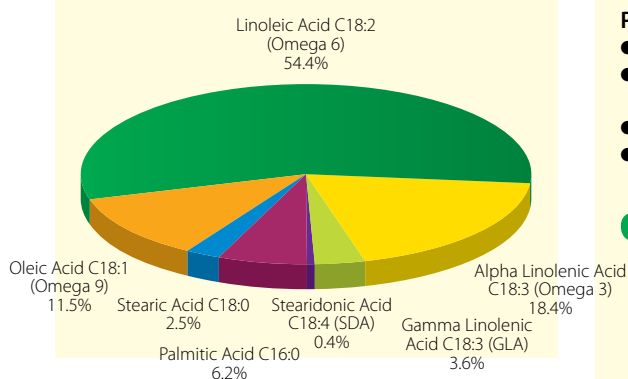

hemp seed oil

Hemp Seed Oil is Cold Pressed from the seeds of *Cannabis sativa*, and provides a perfect balance of Essential Fatty Acids (EFA's) that are vital for performing everyday functions. This unique oil contains more than 80% polyunsaturated EFA's, featuring a composition of Linoleic Acid (Omega 6, LA) and Alpha Linolenic Acid (Omega 3, ALA) in a 3:1 ratio that is perfect for our body's requirements. It also contains up to 5% Gamma Linolenic Acid (GLA), and 2.5% Stearidonic Acid (SDA).

Hemp Seed Oil has a delicate, nutty flavour which is suited to a variety of recipes including pestos, marinades and salad dressings. With its distinct fatty acid profile, it helps to relieve all manners of common ailments including premenstrual tension, arthritis, and eczema. It also assists in maintaining general health, and is a common ingredient in skincare formulas because of its deep penetration, and anti-inflammatory properties.

TYPICAL HEMP SEED OIL FATTY ACID PROFILE

The 'Typical Fatty Acid Profile' shown above represents the major fatty acids only and excludes other minor components. Please note the data for this product will vary across different batches and seasonal harvests. For a full Technical Specification please contact us or alternatively visit www.seedoils.co.nz.

TECHNICAL DATA

Product Name: Hemp Seed Oil

Botanical Name: *Cannabis sativa*

Active Ingredient(s): Alpha Linolenic Acid (Omega 3, ALA), Linoleic Acid (Omega 6, LA), Gamma Linolenic Acid (GLA), Stearidonic Acid (SDA)